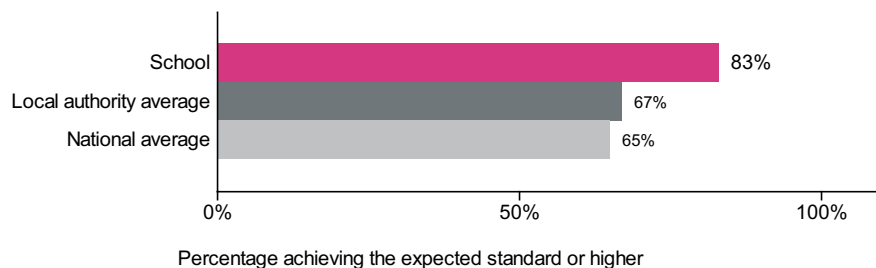

Two Waters Primary School (URN: 117108)

Key stage 2

This is provisional data for 2018/19. CLA data is not currently available, so we are not publishing breakdowns of data such as disadvantaged which appeared previously. This information will be included in the revised release.

Also, any amendments made to this school's data will be reflected when we re-publish the data in a few months. National and local authority benchmarks may also change. Until these changes take effect, you may see differences between data on ASP and Compare school and college performance.

Progress in reading, writing and maths

Reading

Number of pupils = 28

Pupils with adjusted scores = 0

Confidence interval
-0.4 to 4.2

Writing

Number of pupils = 28

Pupils with adjusted scores = 0

Confidence interval
-1.0 to 3.2

Maths

Number of pupils = 28

Pupils with adjusted scores = 0

Confidence interval
-1.9 to 2.1

Reading, writing and maths combined

Percentage of pupils achieving the expected standard or higher

Number of pupils = 29