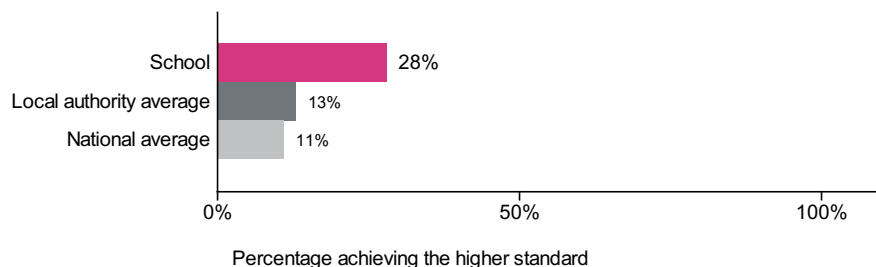

Percentage of pupils achieving the higher standard

Number of pupils = 29