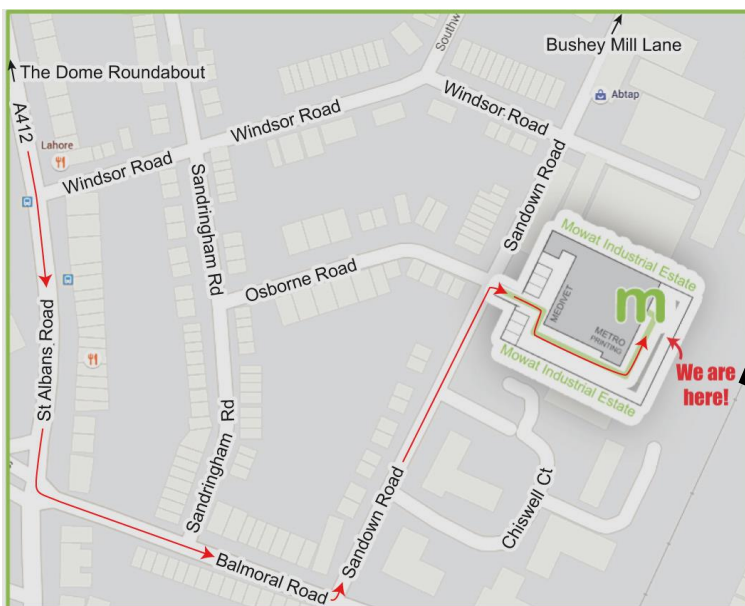

Shop address: 11, Mowat Industrial Estate, Sandown Rd, Watford WD24 7UZ

3. ONLINE ORDERING GUIDE

Our aim is that all orders are sent out within 10 working days. During the busy summer period, it can take a little longer, so please allow us some extra time to get your order to you.